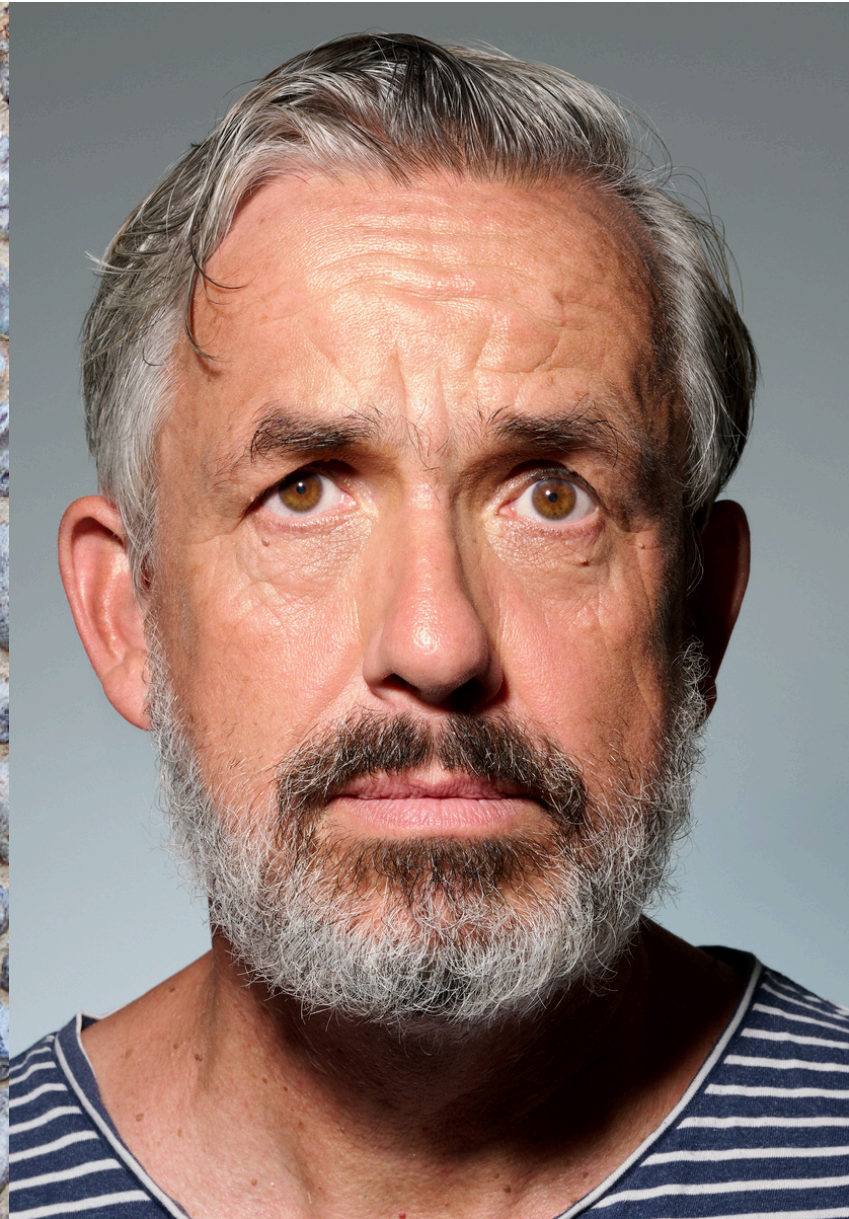

CRAWFORD TALENTS

NATIONALITIES BRITISH
HEIGHT: 6'1", 186 CM
PLAYING AGE: 50-65
APPEARANCE SLIM
EYE COLOR BROWN
HAIR COLOR GREY-WHITE
HAIR LENGTH SHORT
VOICE BARITONE
LOCATION: LONDON / BUDAPEST
LICENSE CAR LANGUAGE ENGLISH